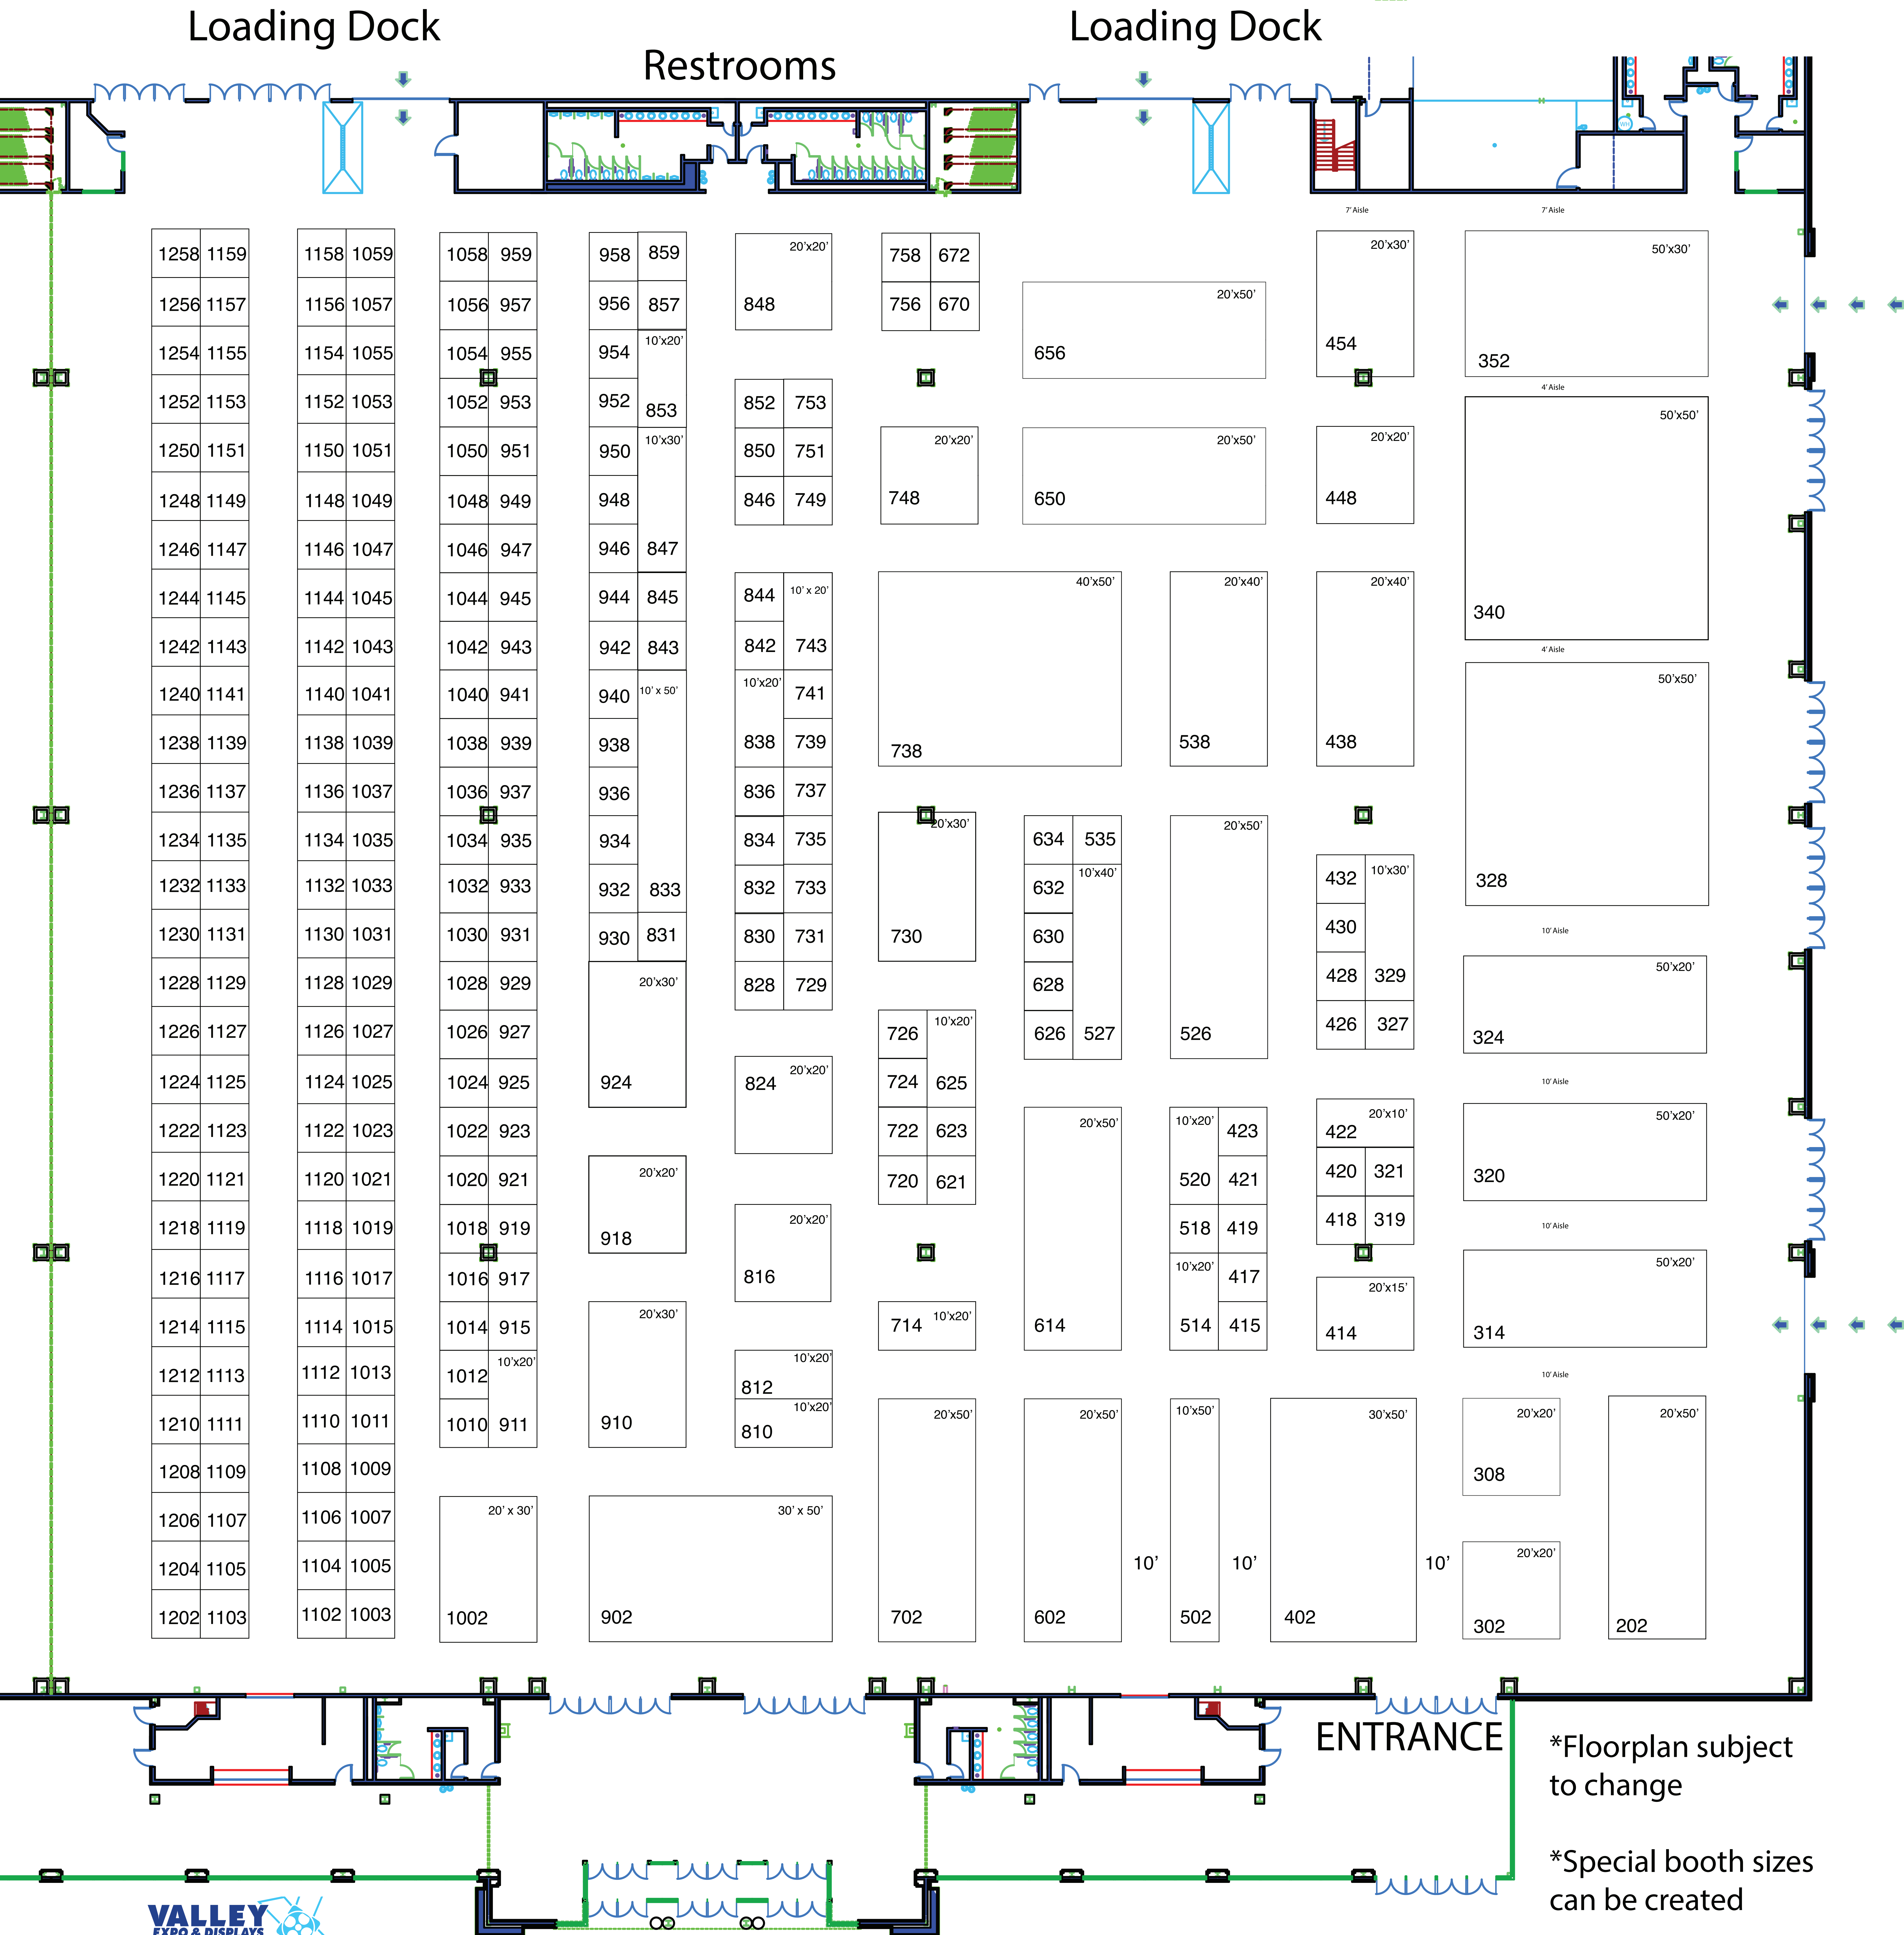

Conex Show 2018

WI Exposition Center Hall B&C

February 7-8, 2018

*Floorplan subject to change

*Special booth sizes can be created