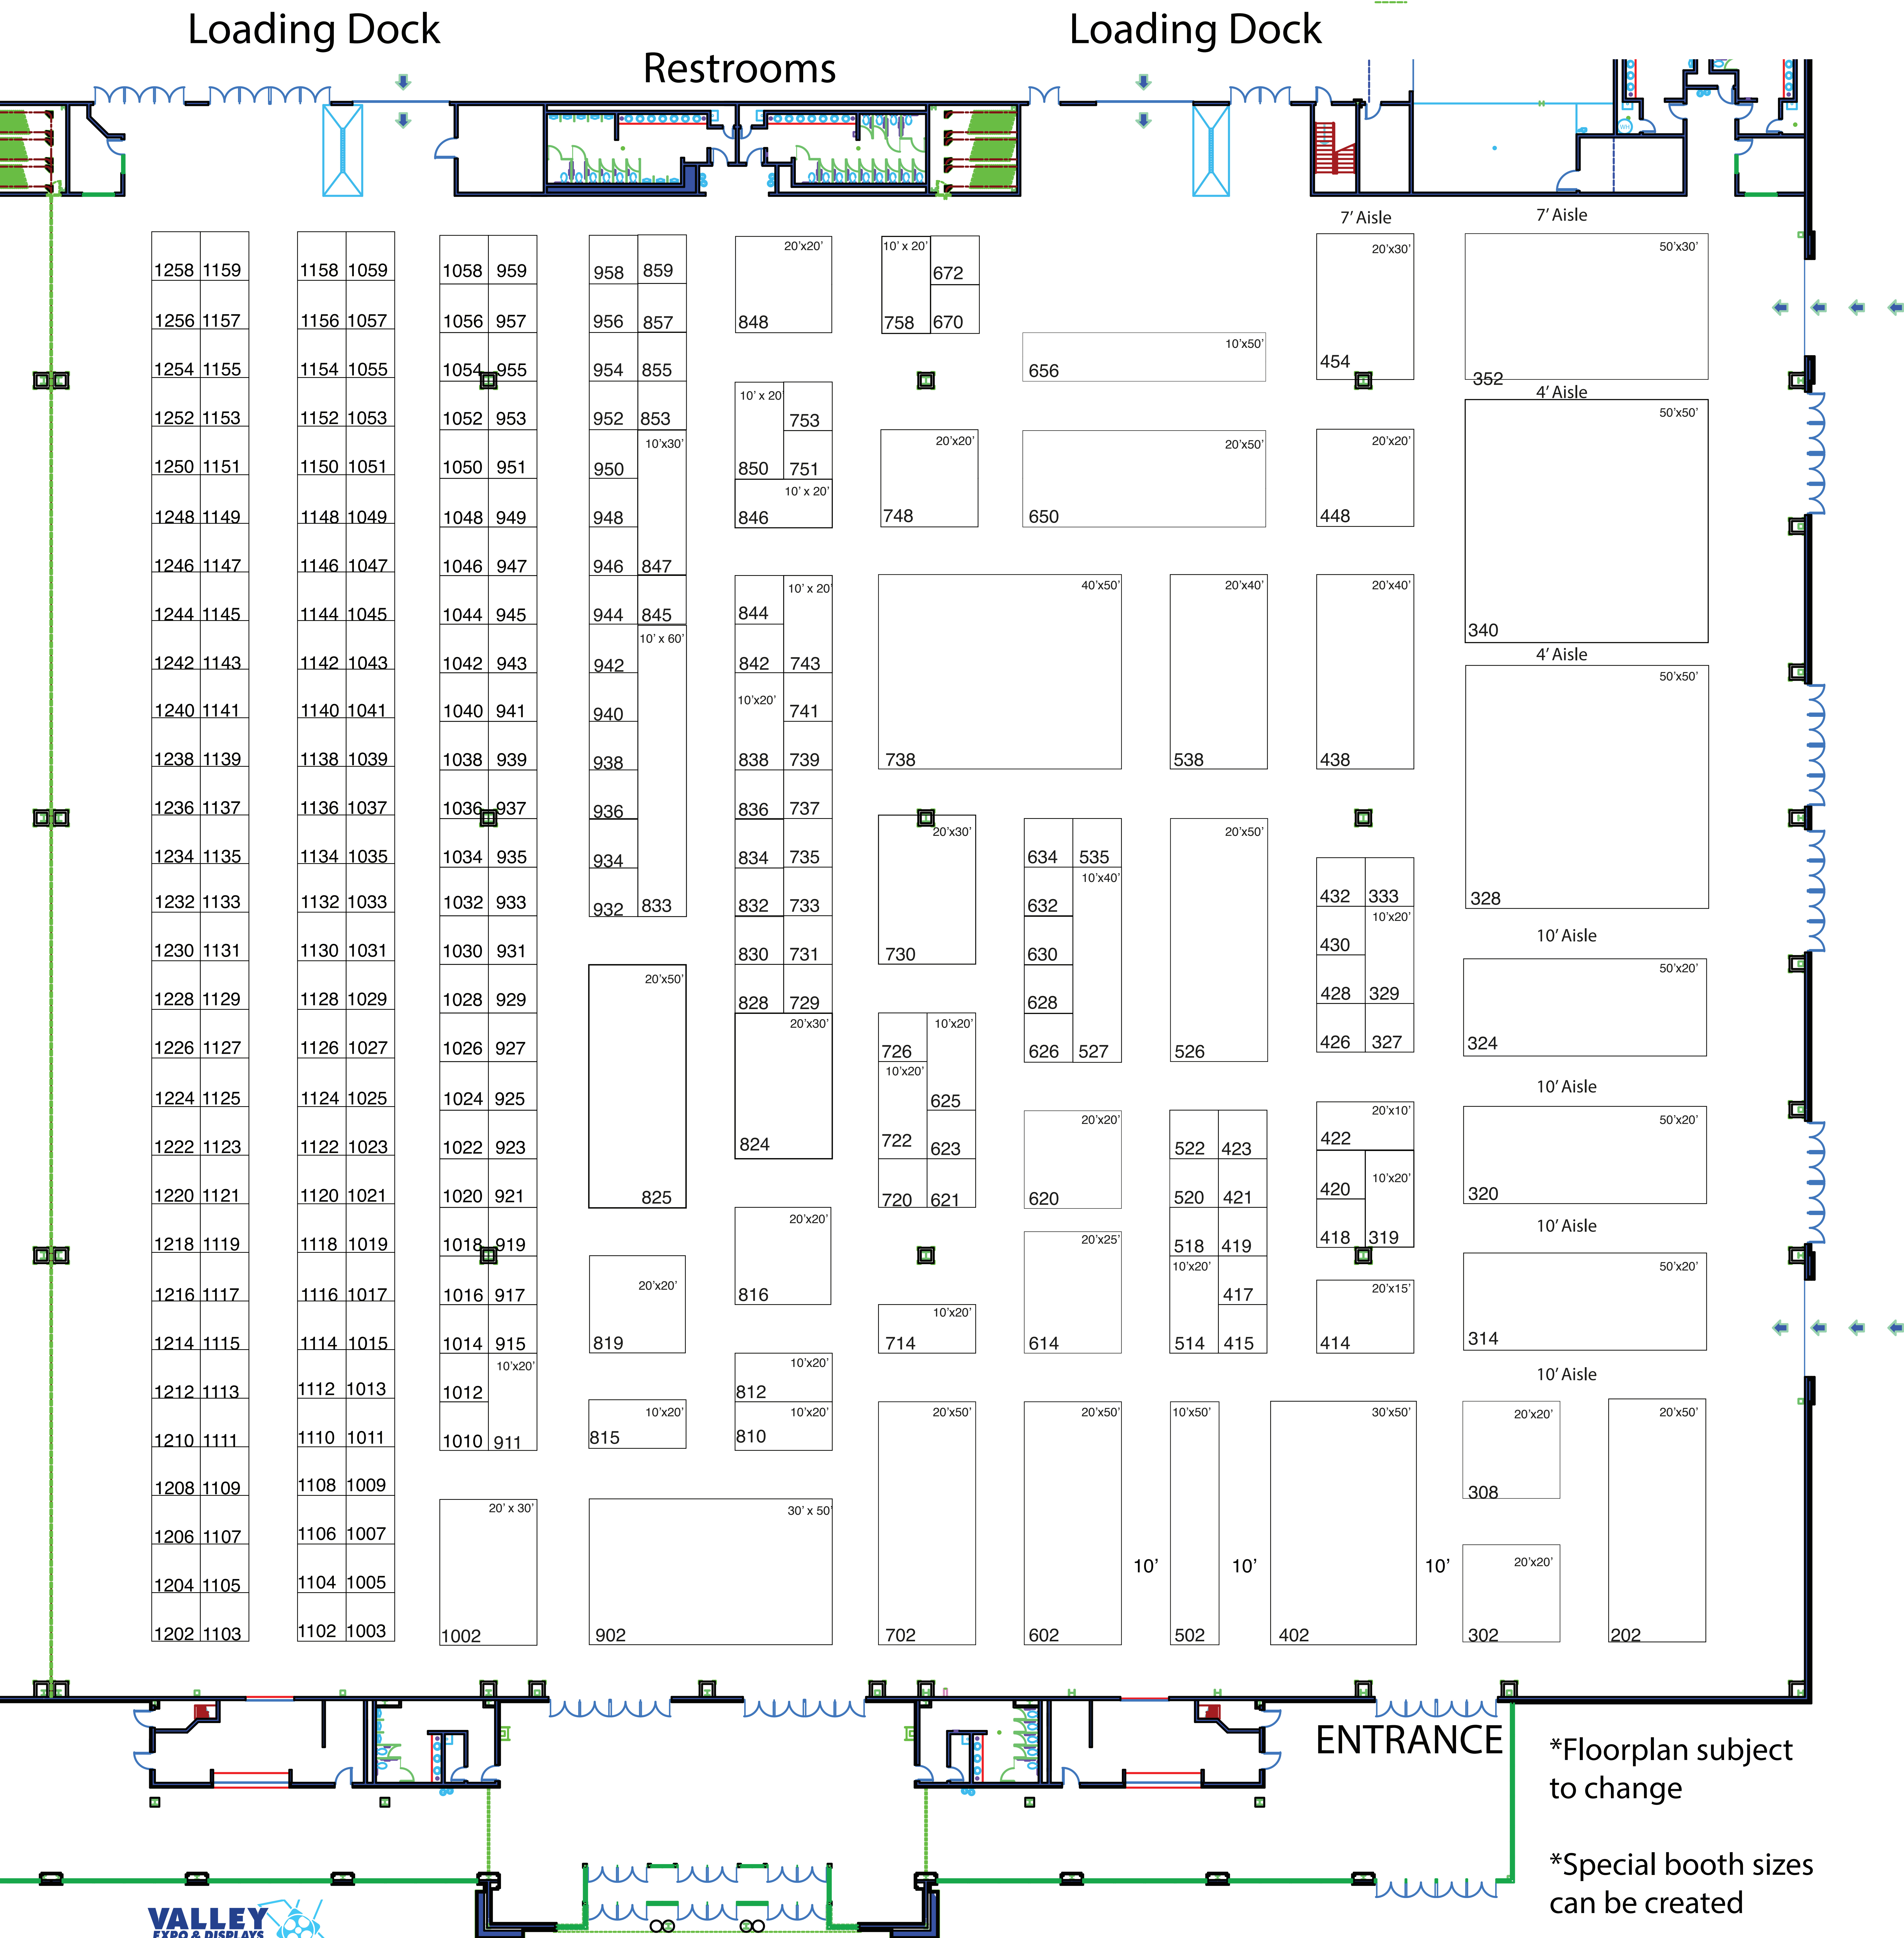

Conex Show 2019

WI Exposition Center Hall B&C

February 6-7, 2019

*Floorplan subject to change

*Special booth sizes can be created