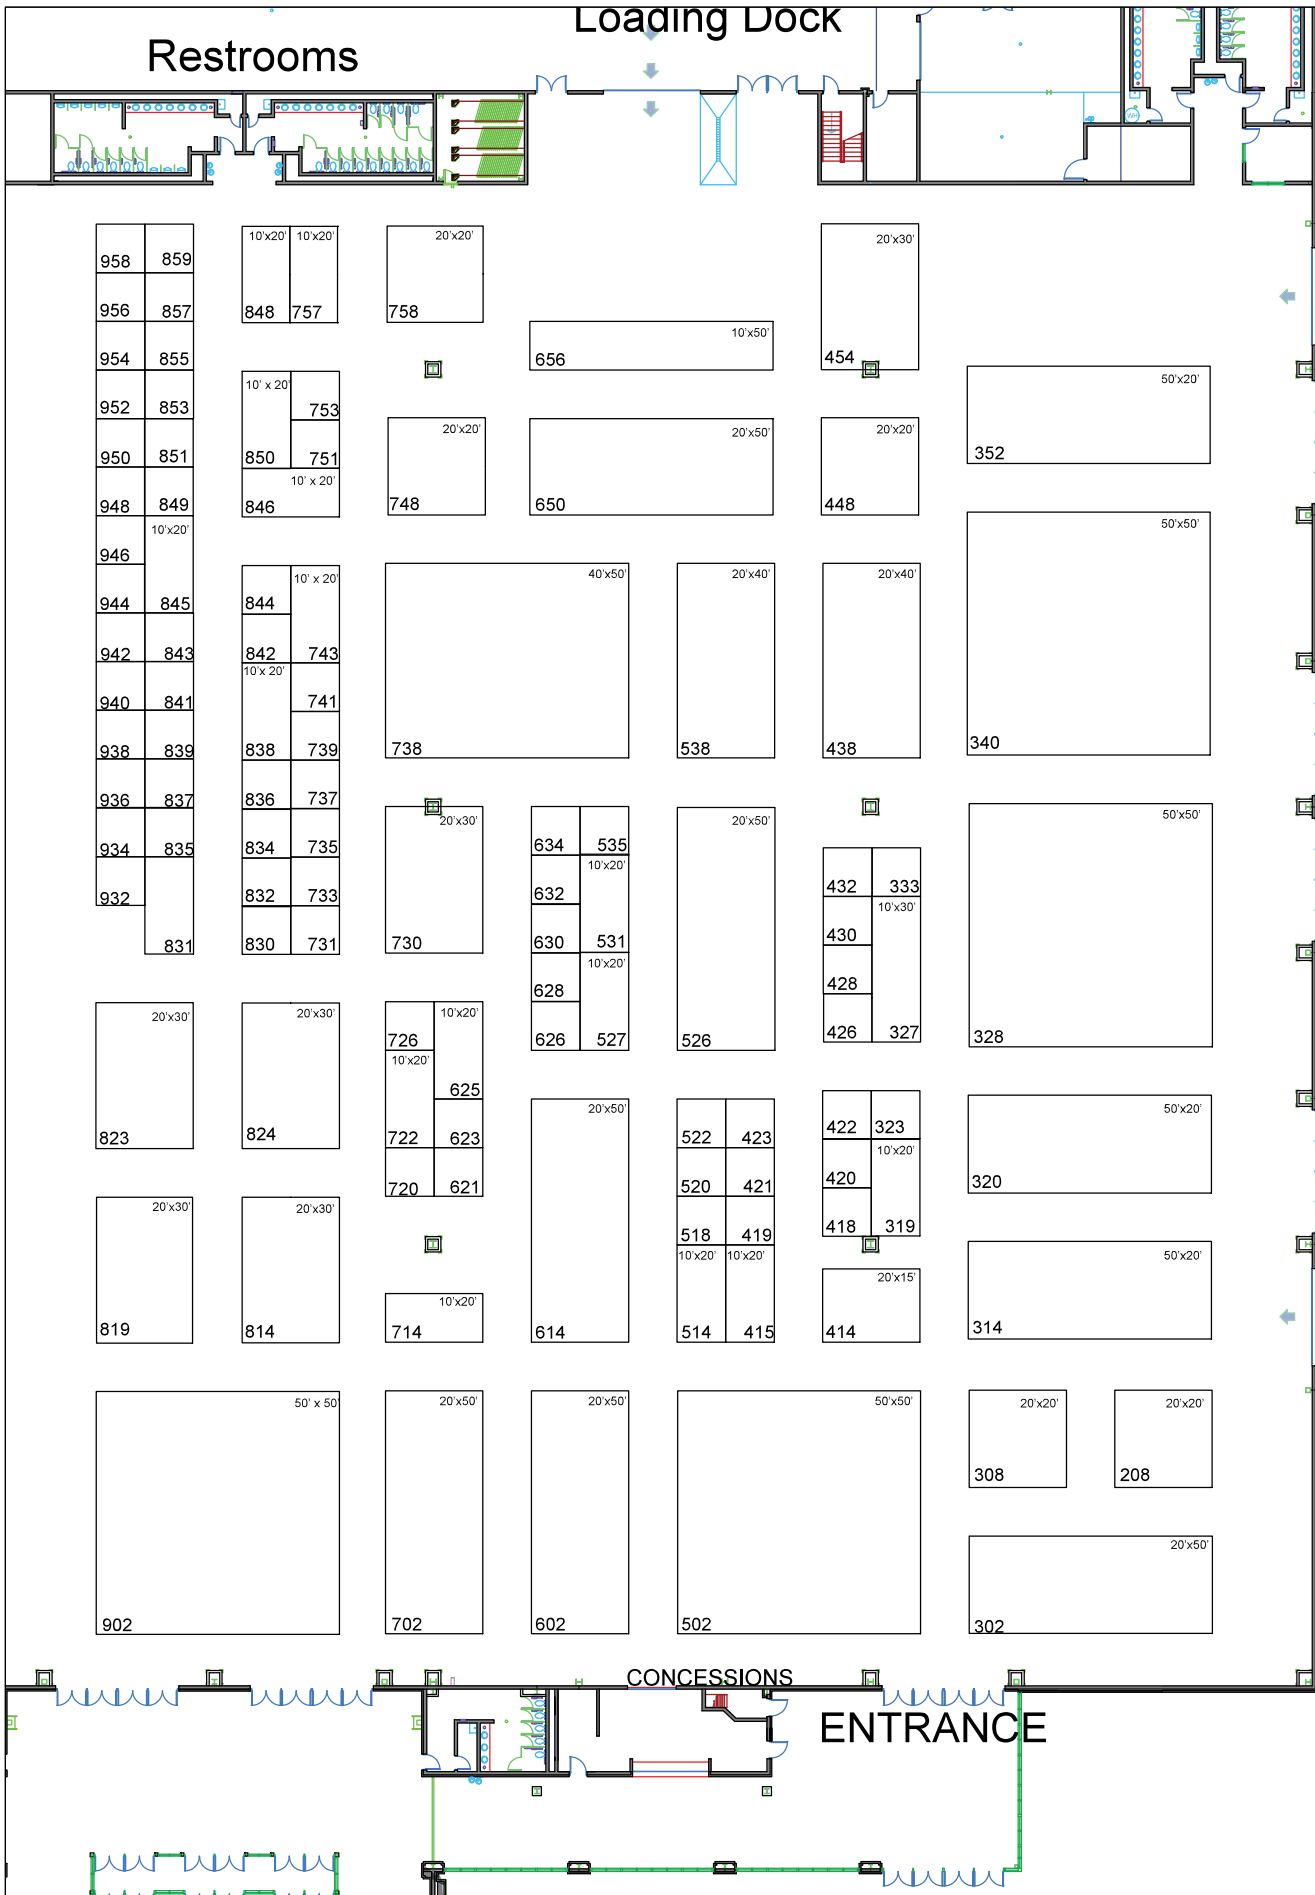

Restrooms

Loading Dock

Event Location:
WI Exposition Center
Hall B&C

Client:
2021 WCMLE

Layout Date: 2/21/2020
Layout Revision: 1
Rev'd By: CH

This design and concept is the property of Valley Expo & Displays which reserves all rights and controls of this work until otherwise noted. Use or duplication is permitted only with explicit permission from Valley Expo & Displays